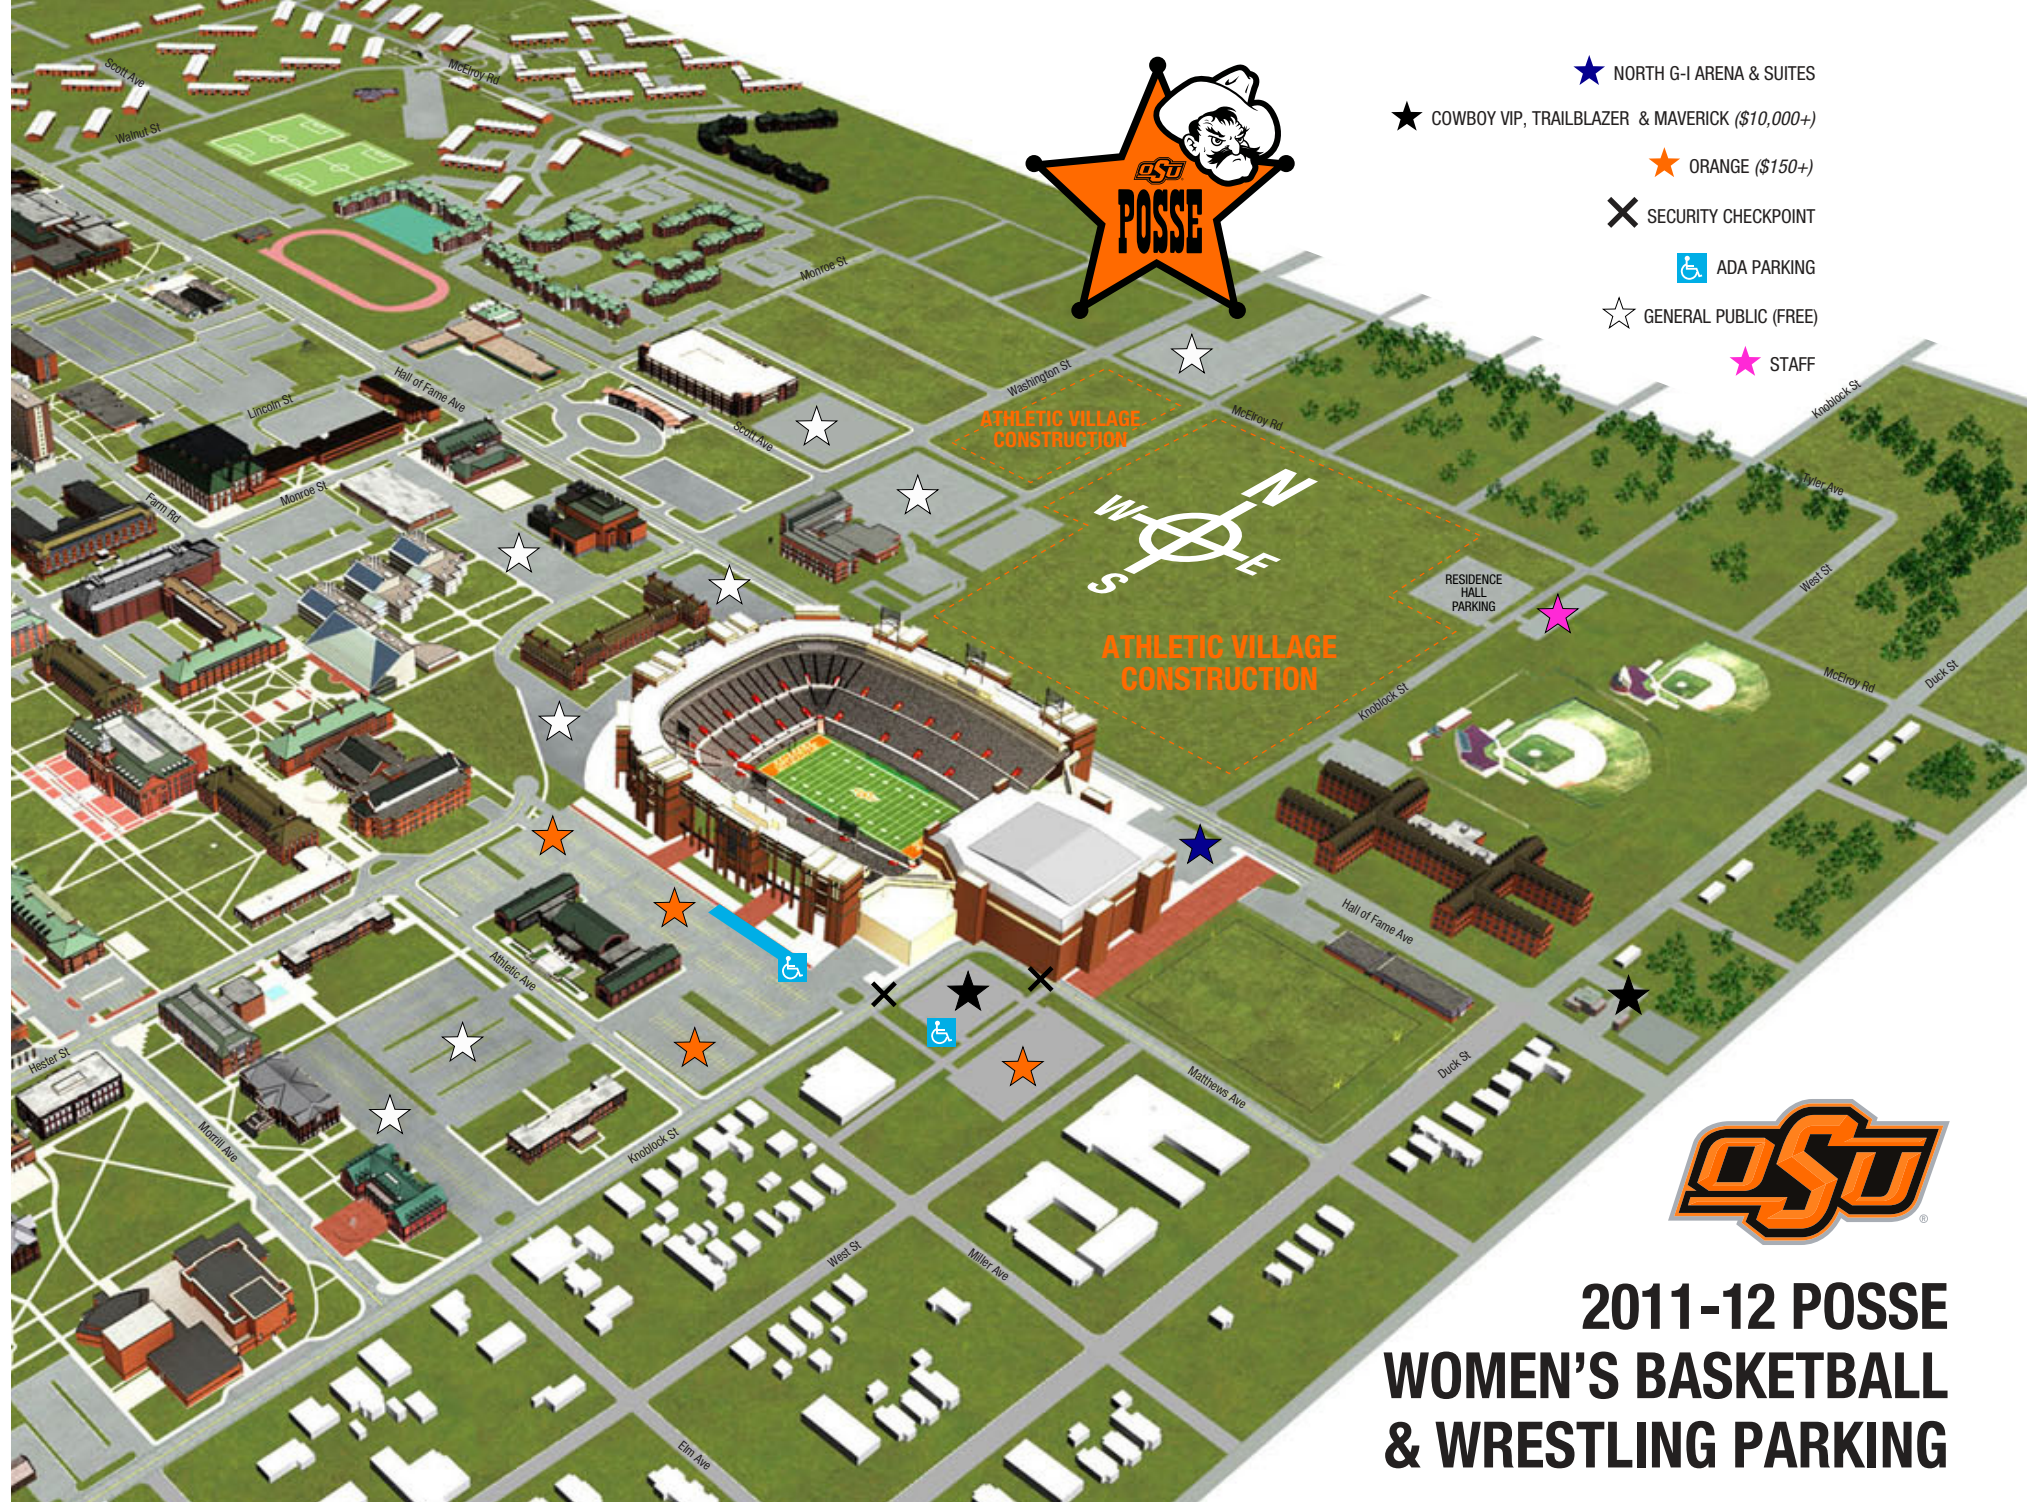

PARKING ETIQUETTE

Please do not save parking spaces for tailgate partners or set up tables, chairs or coolers in parking spaces next to you. For safety purposes, tailgating items cannot block driving lanes. No outside vendors unless pre-approved by Cowboy Sports Properties: 405-744-3480.

REPLACEMENT PASSES

If lost or stolen, replacement parking passes can be obtained by calling the POSSE office at 405-744-7301. Replacement passes take precedence over original passes, which will be voided. **A $150 replacement fee will be charged for each book of replacement passes.** Payment must be received at time of request.

PUBLIC HANDICAP ACCESSIBLE PARKING

Public handicap accessible parking is located on the front row of the parking lot south of Boone Pickens Stadium, off Knoblock Street (see map). The holder of the state-issued handicap parking permit must be present in the vehicle upon entry. **The holder of the state-issued handicap parking permit must be present in the vehicle upon entry.**

GENERAL PUBLIC PARKING

Additional on-campus parking is also available to the public on a first-come, first-serve basis. Please observe OSU campus parking restrictions weekdays from 8 am to 5 pm. The campus map may be viewed online at www.parking.okstate.edu.

- ★ NORTH G-I ARENA & SUITES
- ★ COWBOY VIP, TRAILBLAZER & MAVERICK ($10,000+)
- ★ ORANGE ($150+)
- ✕ SECURITY CHECKPOINT
- ♿ ADA PARKING
- ☆ GENERAL PUBLIC (FREE)
- ★ STAFF

**2011-12 POSSE
WOMEN'S BASKETBALL
& WRESTLING PARKING**